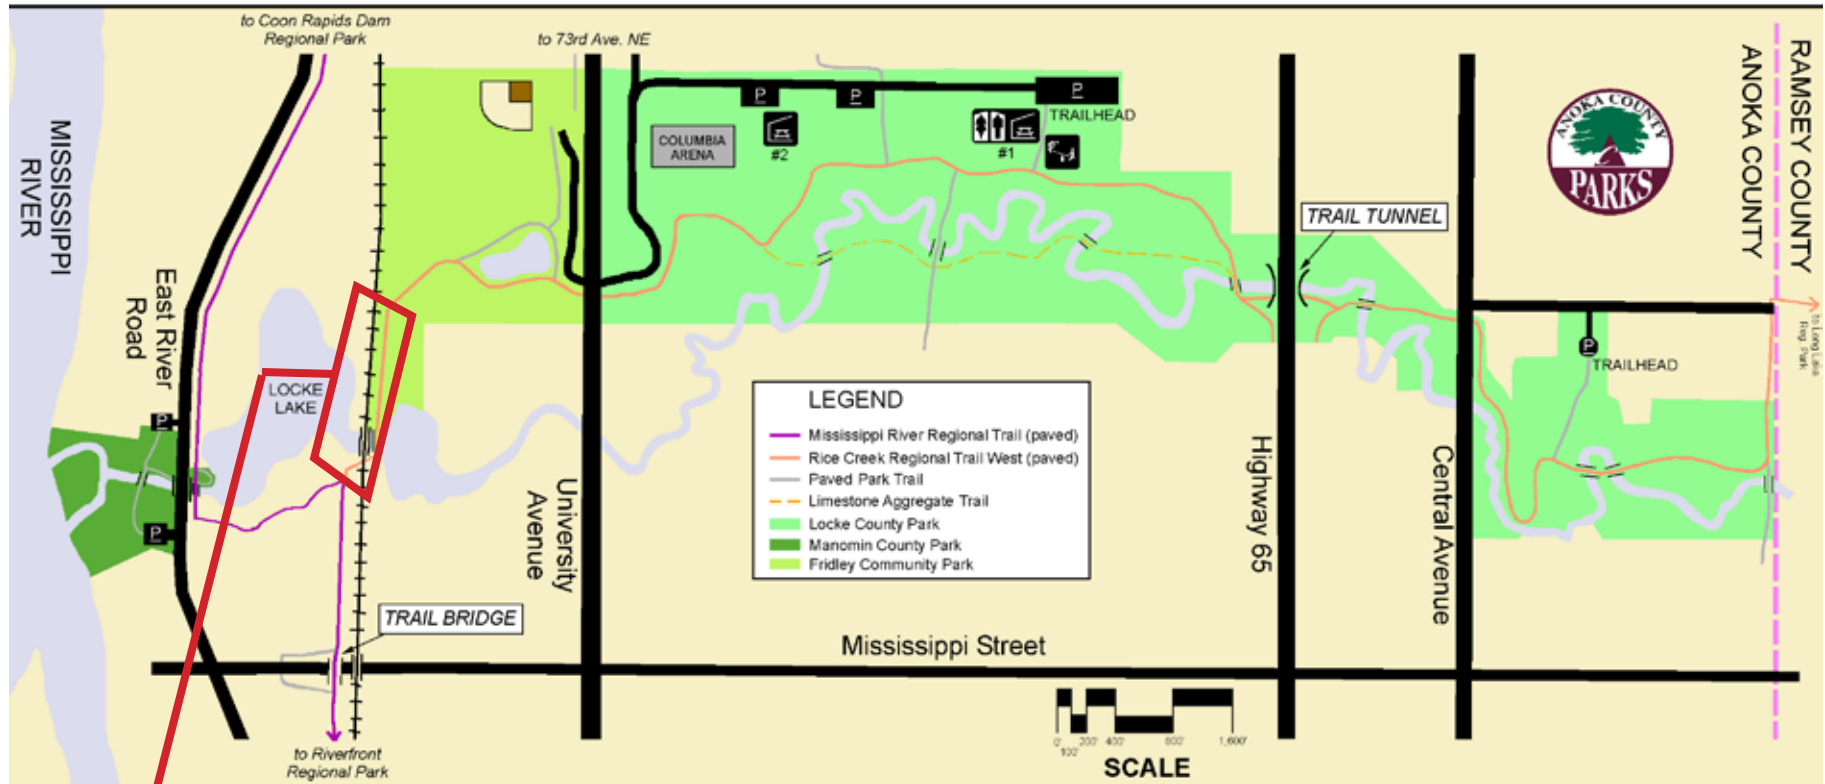

Rice Creek West Regional Trail / Mississippi River Regional Trail / Locke County Park

This section at the far end of the Rice Creek West Regional Trail is closed temporarily due to a train derailment. Please check this website for further details.