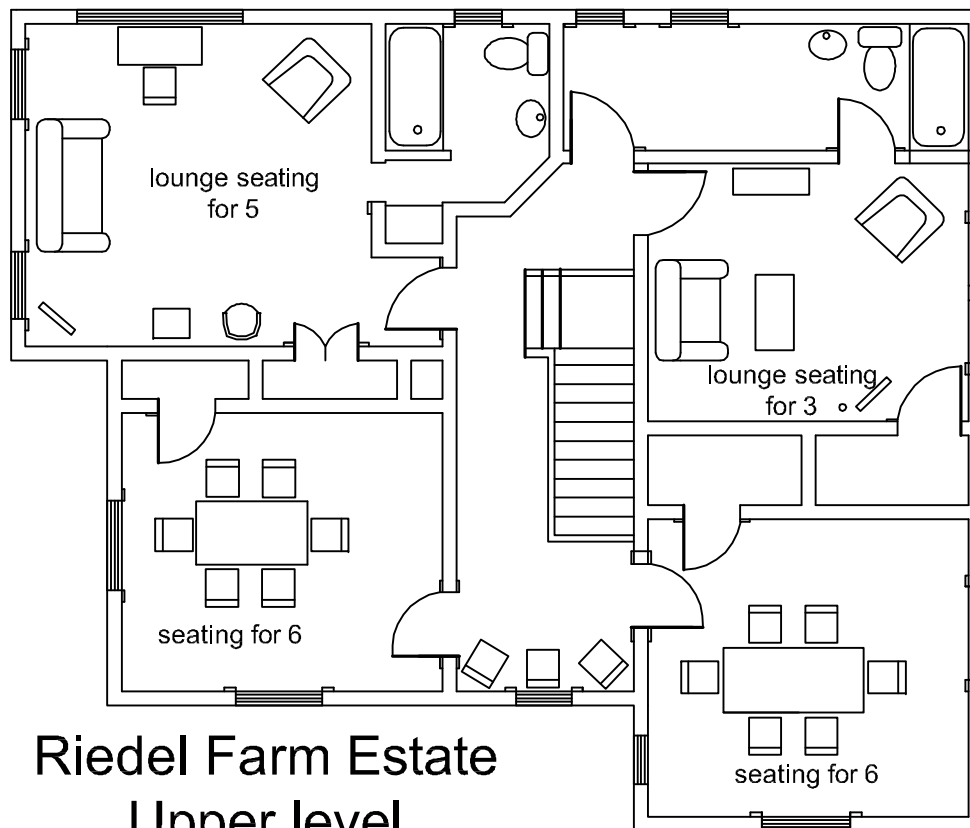

to Mississippi River Bluffs

to outdoor gazebo

18' x 30' deck area

stairway

gas fireplace

Width 44"
Threshold 4.5"

Width 30.5"
Threshold 0"

Width 30"
Threshold 0"

Width 60"
Threshold 2.5"

Width 30.5"
Threshold 1.5"

kitchen area
for catering

Width 30"
Threshold 1"

Width 89"
Threshold 0"

shelves

stairs
down

stairs
up

lounge seating
for 6

Width 89"
Threshold 0"

foyer

Width 50"
Threshold 0"

Width 60"
Threshold 2.5"

Width 36"
Threshold 1"

entrance

dining room
seats 8

Width 60"
Threshold 2.5"

cement front patio area

4 - 48"x30" rectangle tables
with seating for 20
also has an additional 2- 8"x30" tables
and 18 chairs to be used elsewhere

Riedel Farm Estate Ground Floor