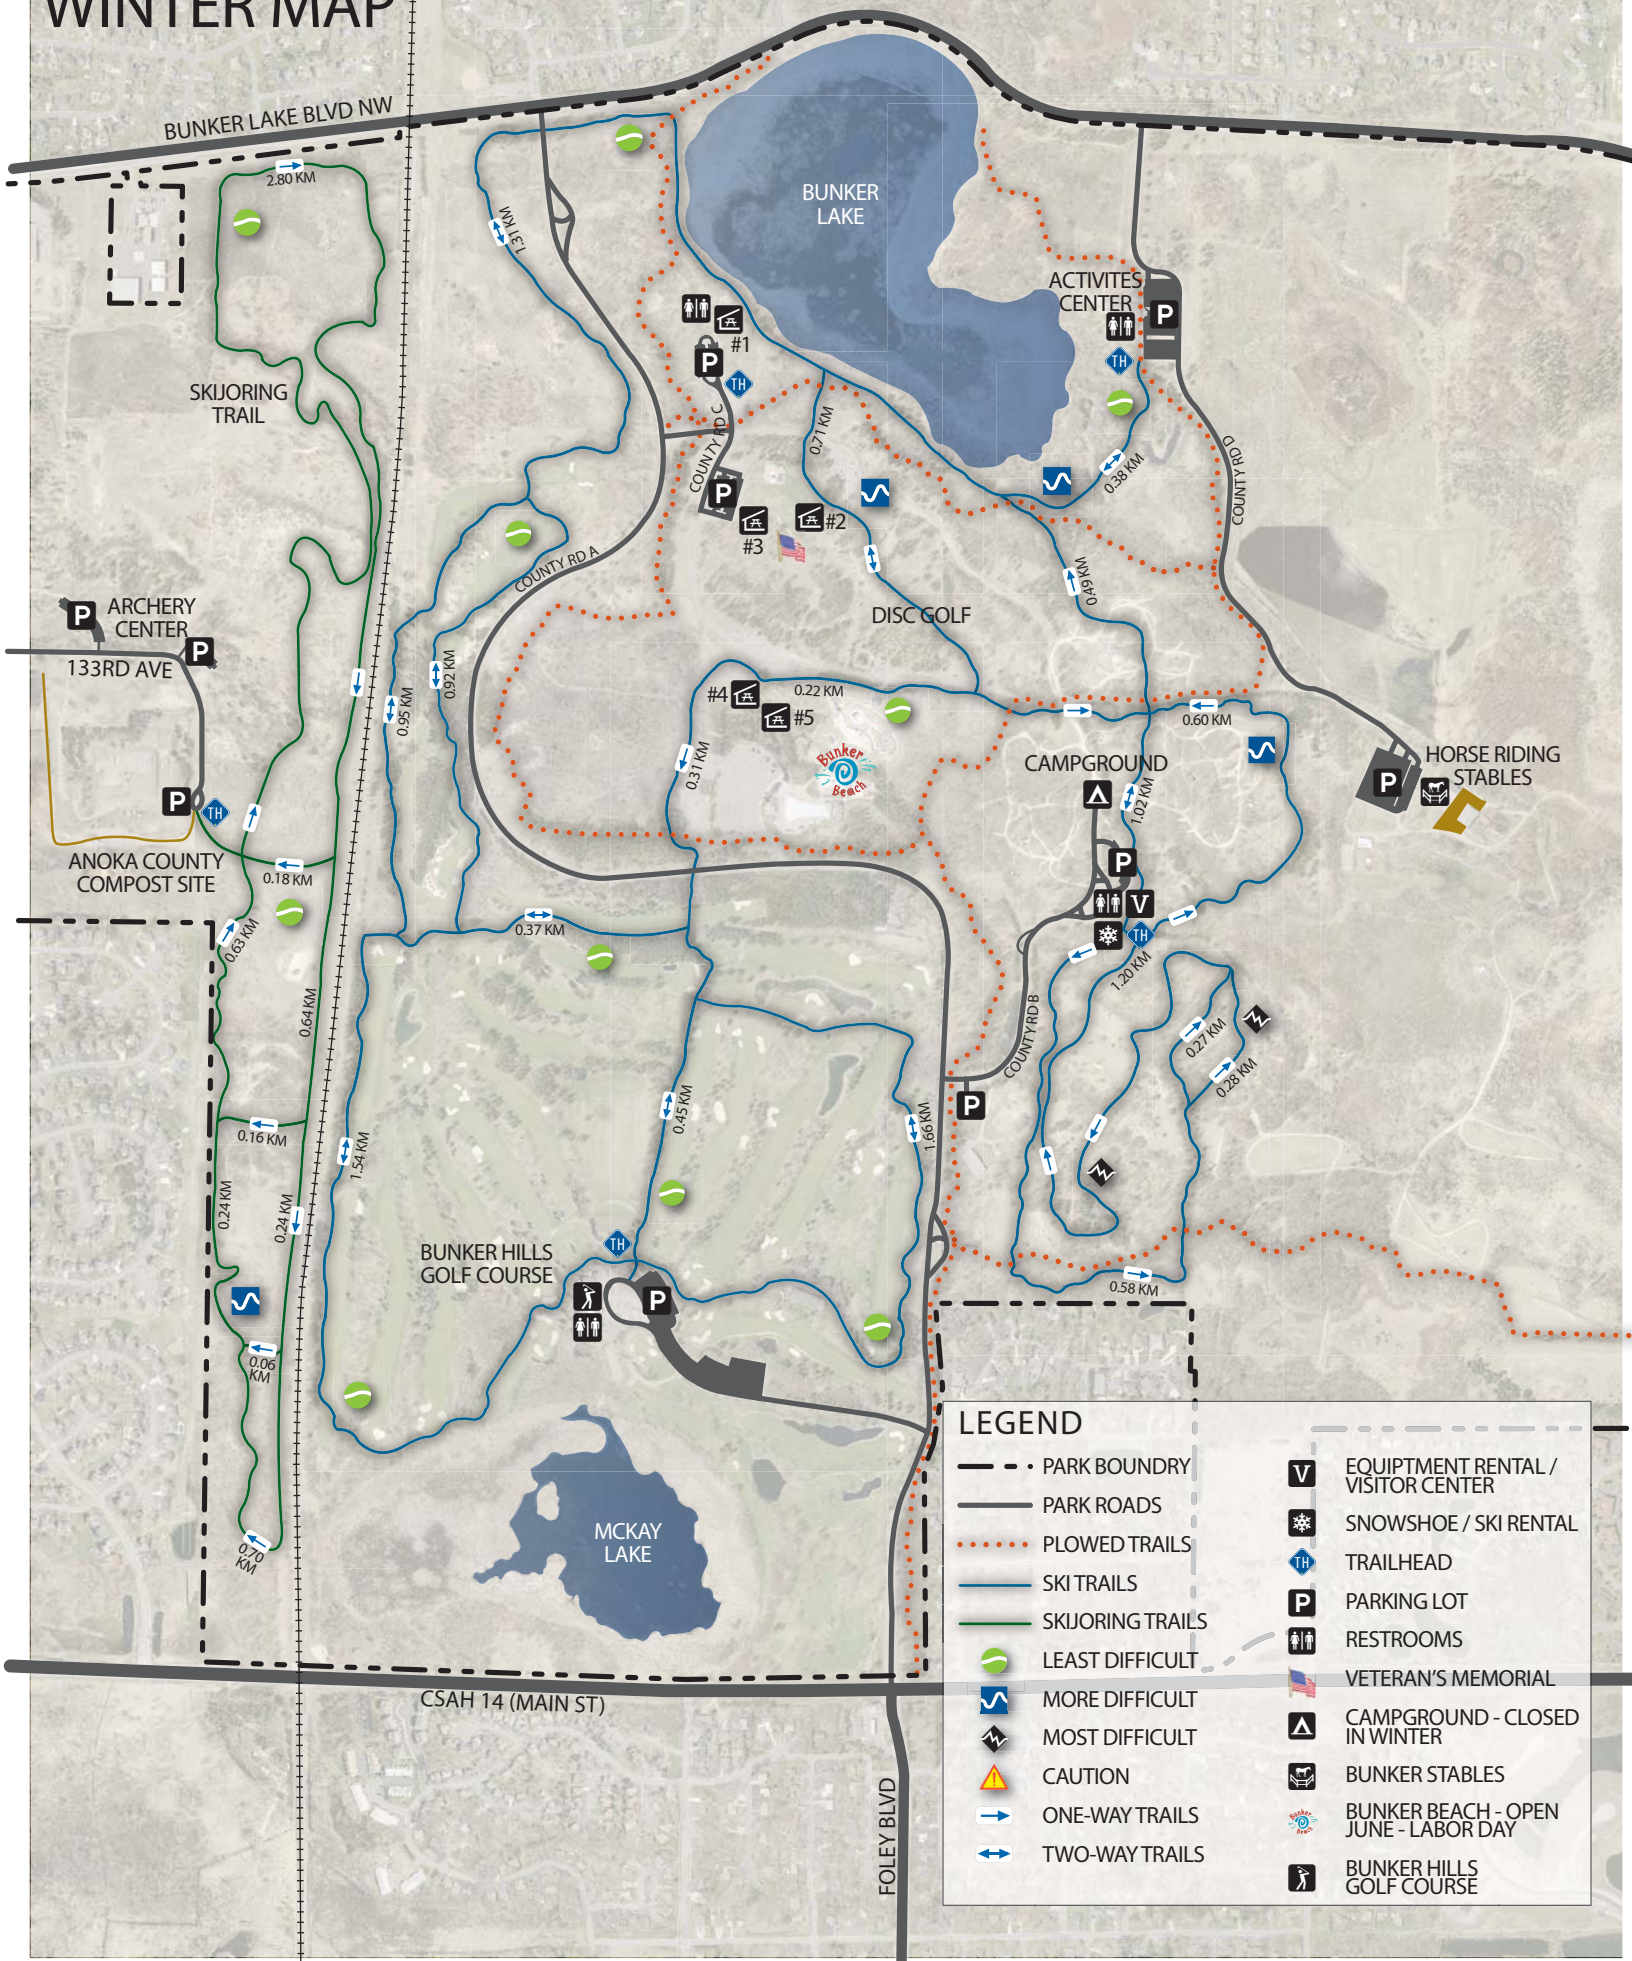

BUNKER HILLS REGIONAL PARK WINTER MAP

LEGEND

- PARK BOUNDARY
- PARK ROADS
- PLOWED TRAILS
- SKI TRAILS
- SKIJORING TRAILS
- LEAST DIFFICULT
- MORE DIFFICULT
- MOST DIFFICULT
- CAUTION
- ONE-WAY TRAILS
- TWO-WAY TRAILS
- EQUIPMENT RENTAL / VISITOR CENTER
- SNOWSHOE / SKI RENTAL
- TRAILHEAD
- PARKING LOT
- RESTROOMS
- VETERAN'S MEMORIAL
- CAMPGROUND - CLOSED IN WINTER
- BUNKER STABLES
- BUNKER BEACH - OPEN JUNE - LABOR DAY
- BUNKER HILLS GOLF COURSE