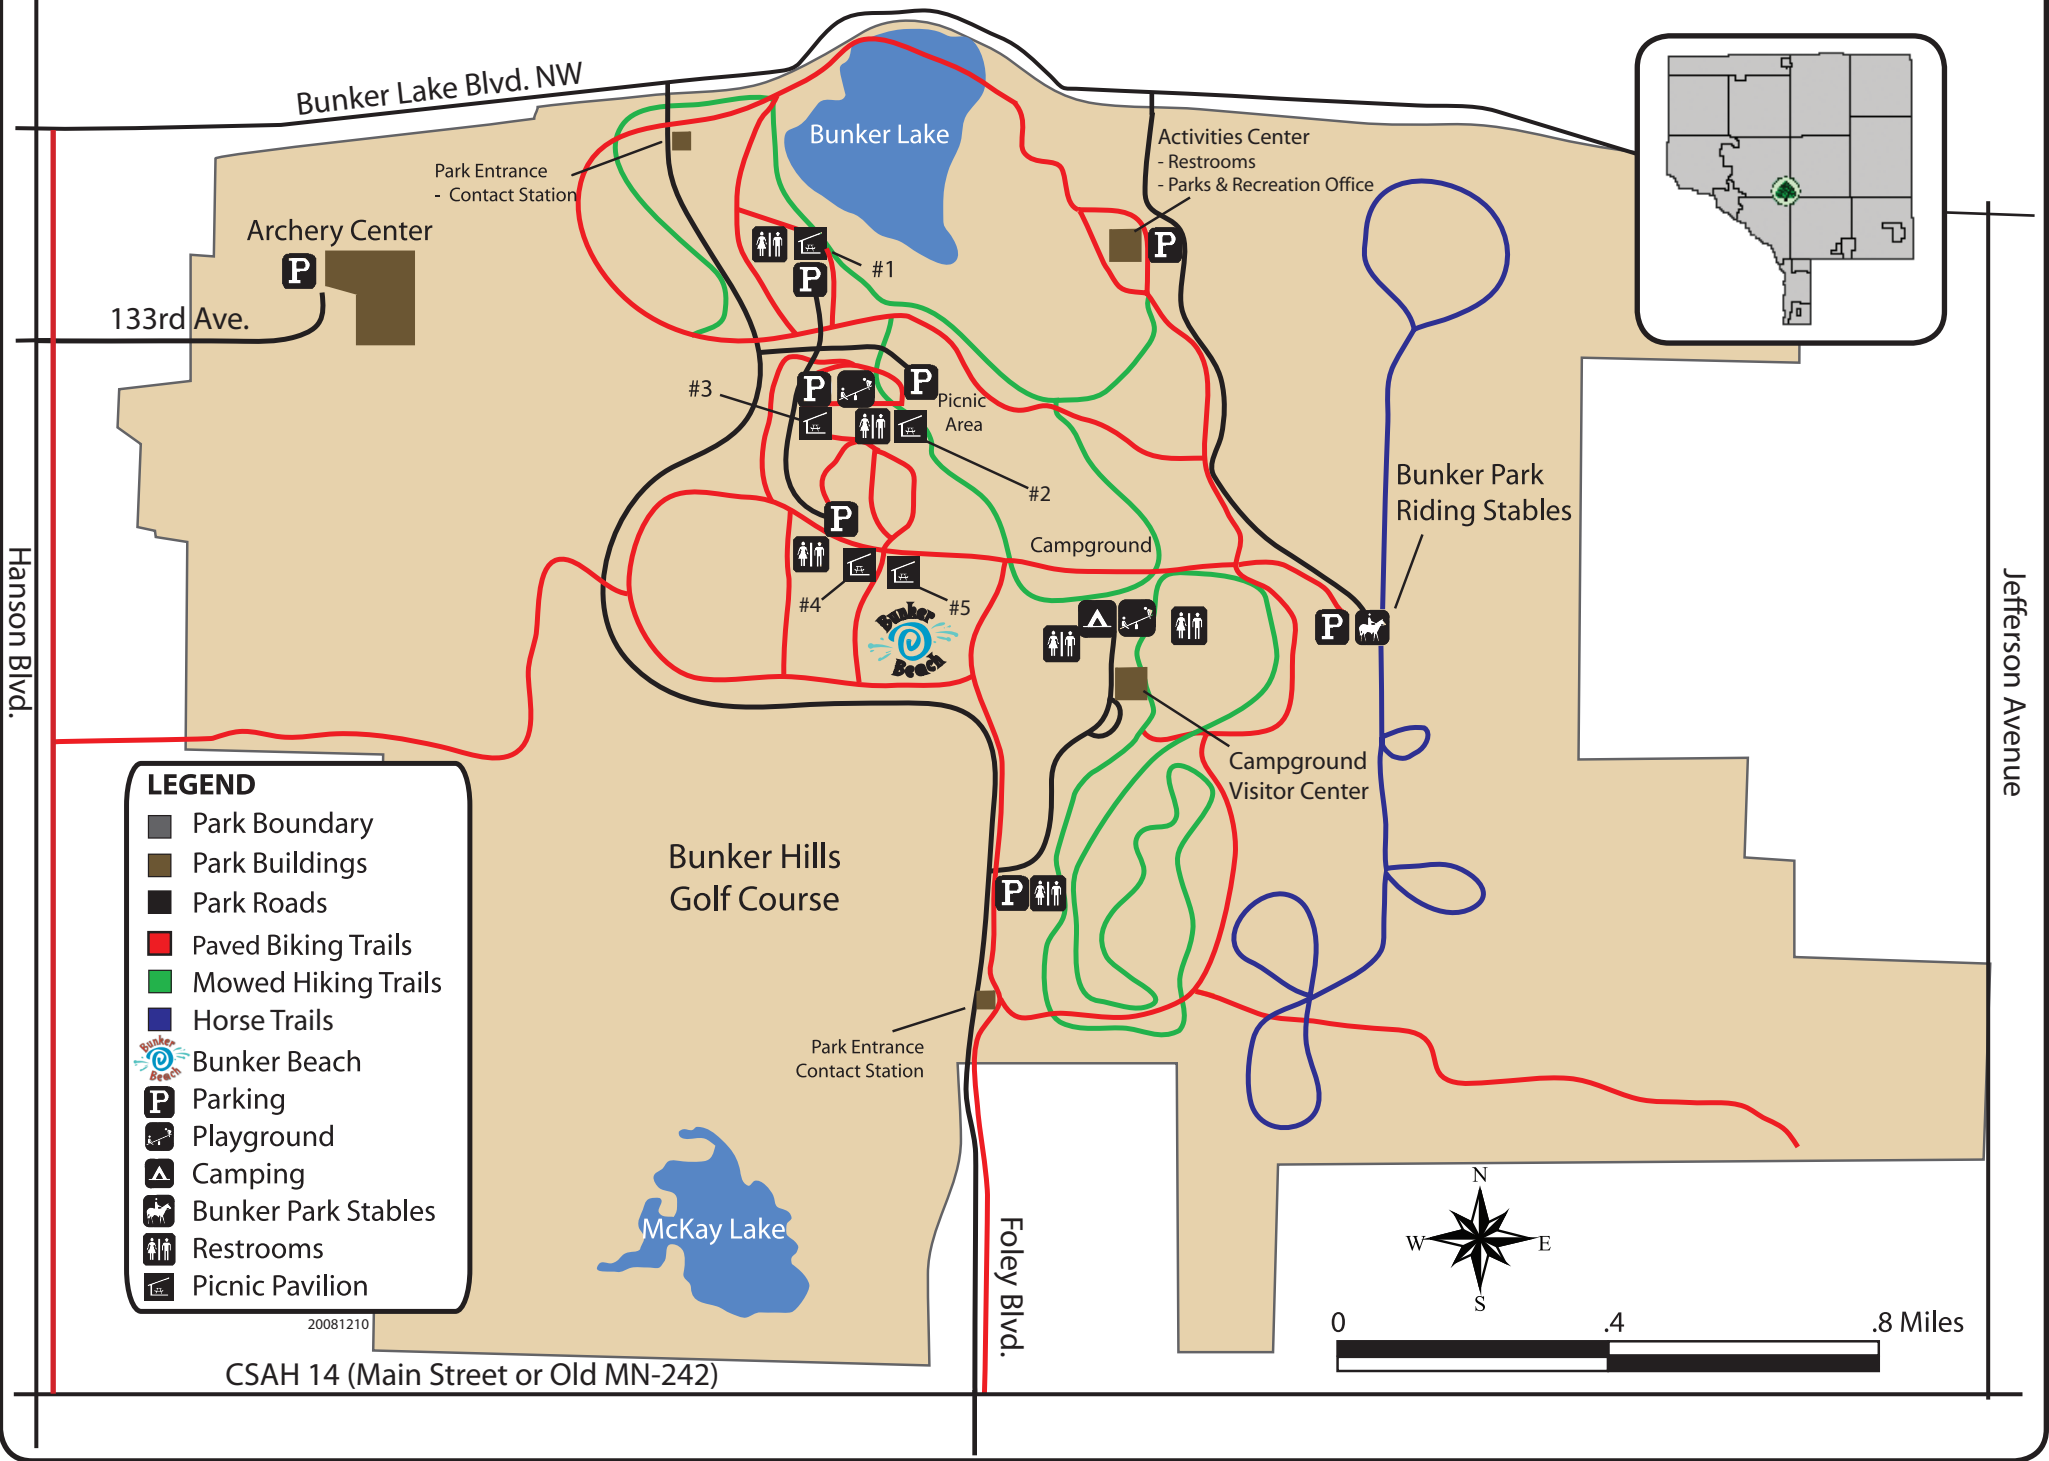

BUNKER HILLS REGIONAL PARK

LEGEND

- Park Boundary
- Park Buildings
- Park Roads
- Paved Biking Trails
- Mowed Hiking Trails
- Horse Trails
- Bunker Beach
- Parking
- Playground
- Camping
- Bunker Park Stables
- Restrooms
- Picnic Pavilion

20081210

CSAH 14 (Main Street or Old MN-242)