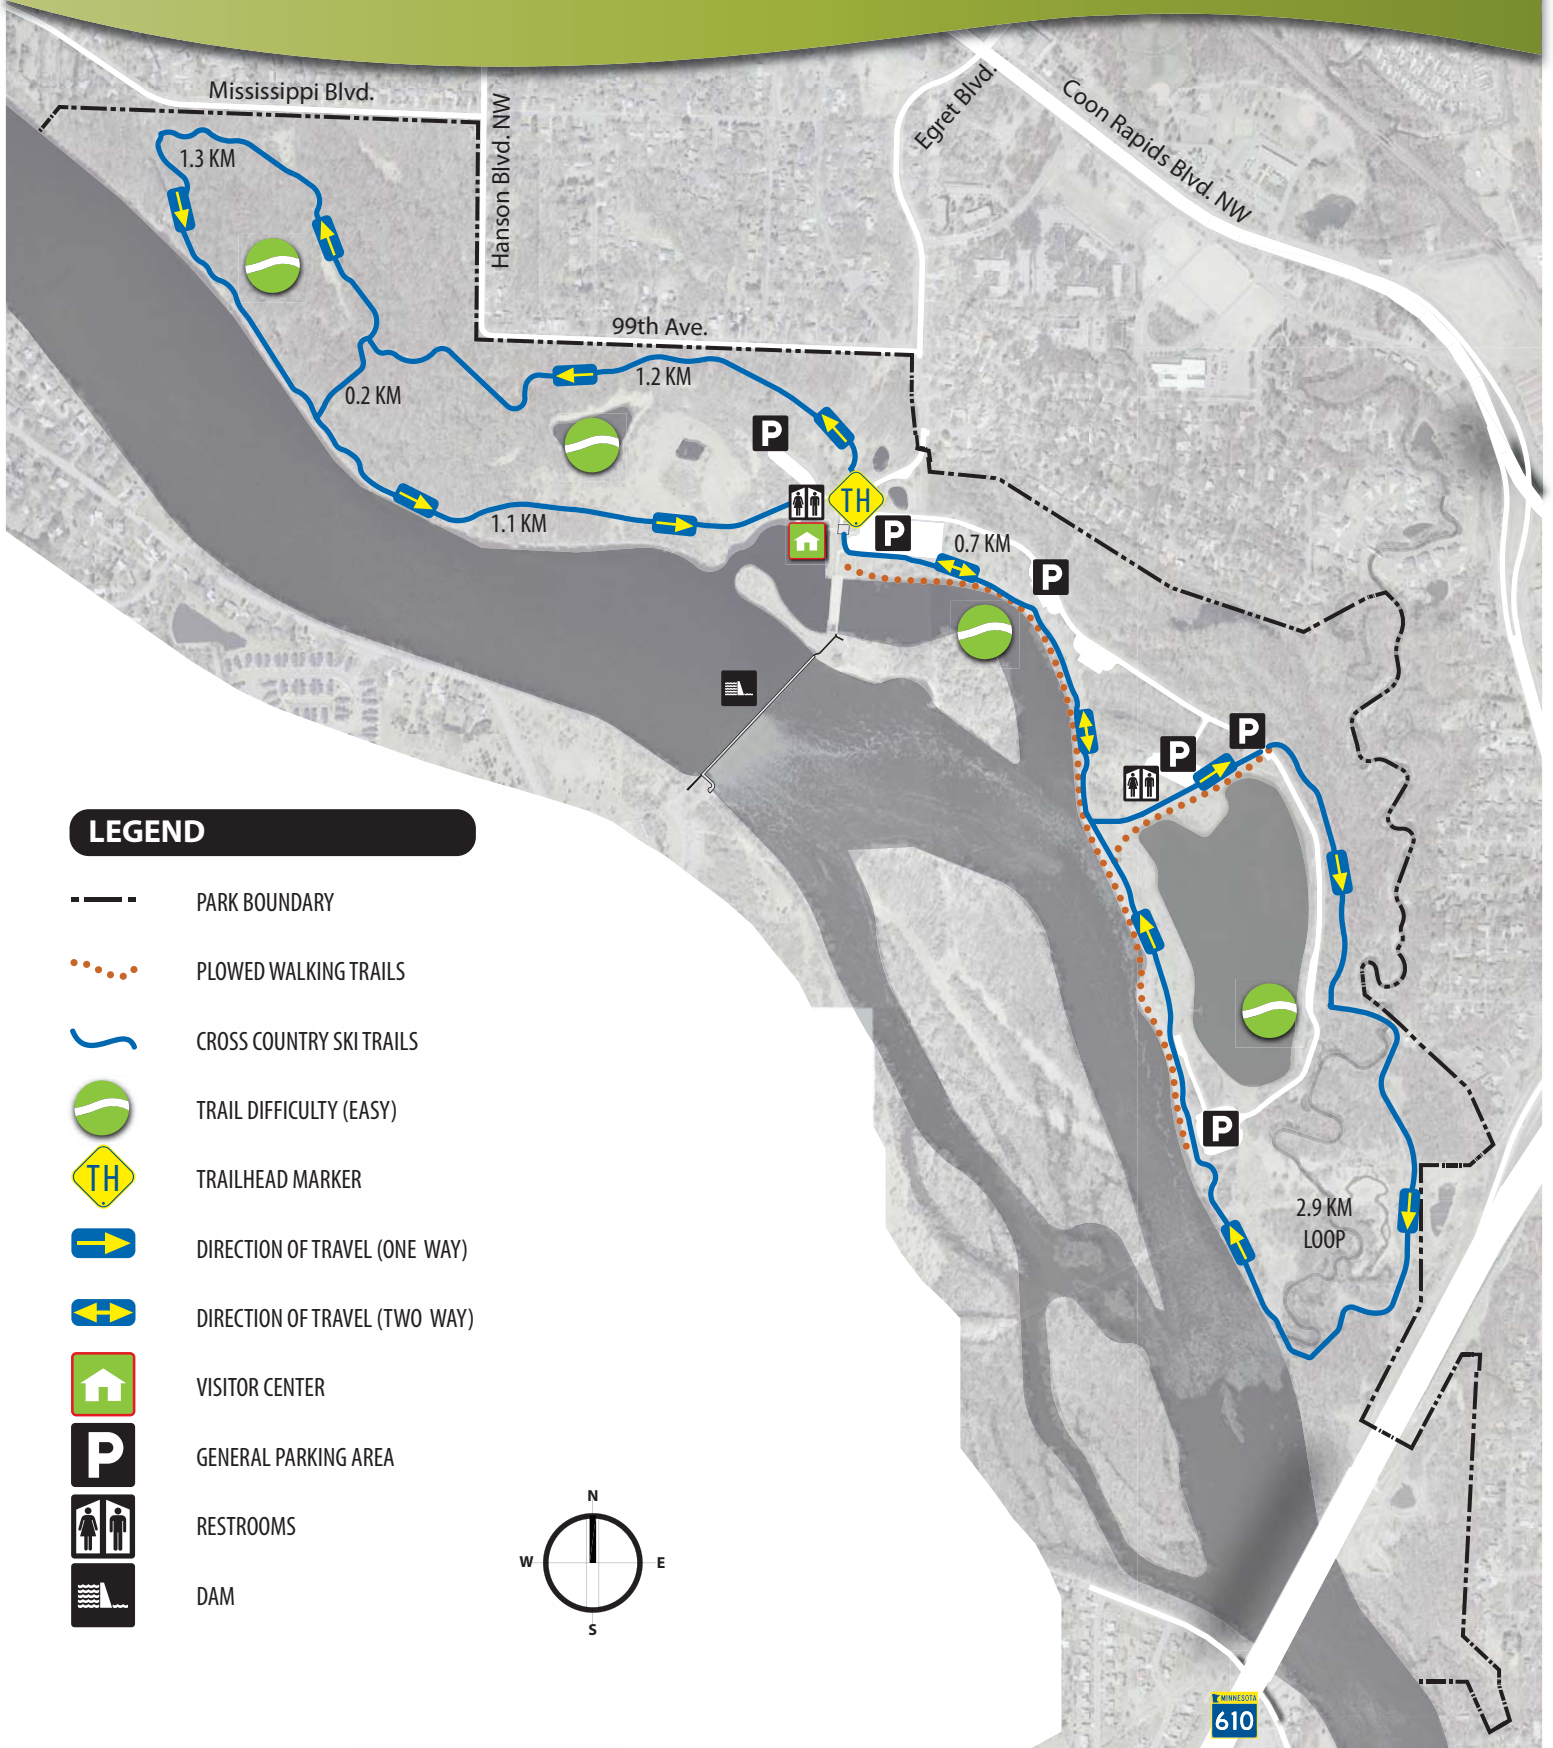

# COON RAPIDS DAM REGIONAL PARK WINTER TRAIL MAP

## LEGEND

-  PARK BOUNDARY
-  PLOWED WALKING TRAILS
-  CROSS COUNTRY SKI TRAILS
-  TRAIL DIFFICULTY (EASY)
-  TRAILHEAD MARKER
-  DIRECTION OF TRAVEL (ONE WAY)
-  DIRECTION OF TRAVEL (TWO WAY)
-  VISITOR CENTER
-  GENERAL PARKING AREA
-  RESTROOMS
-  DAM