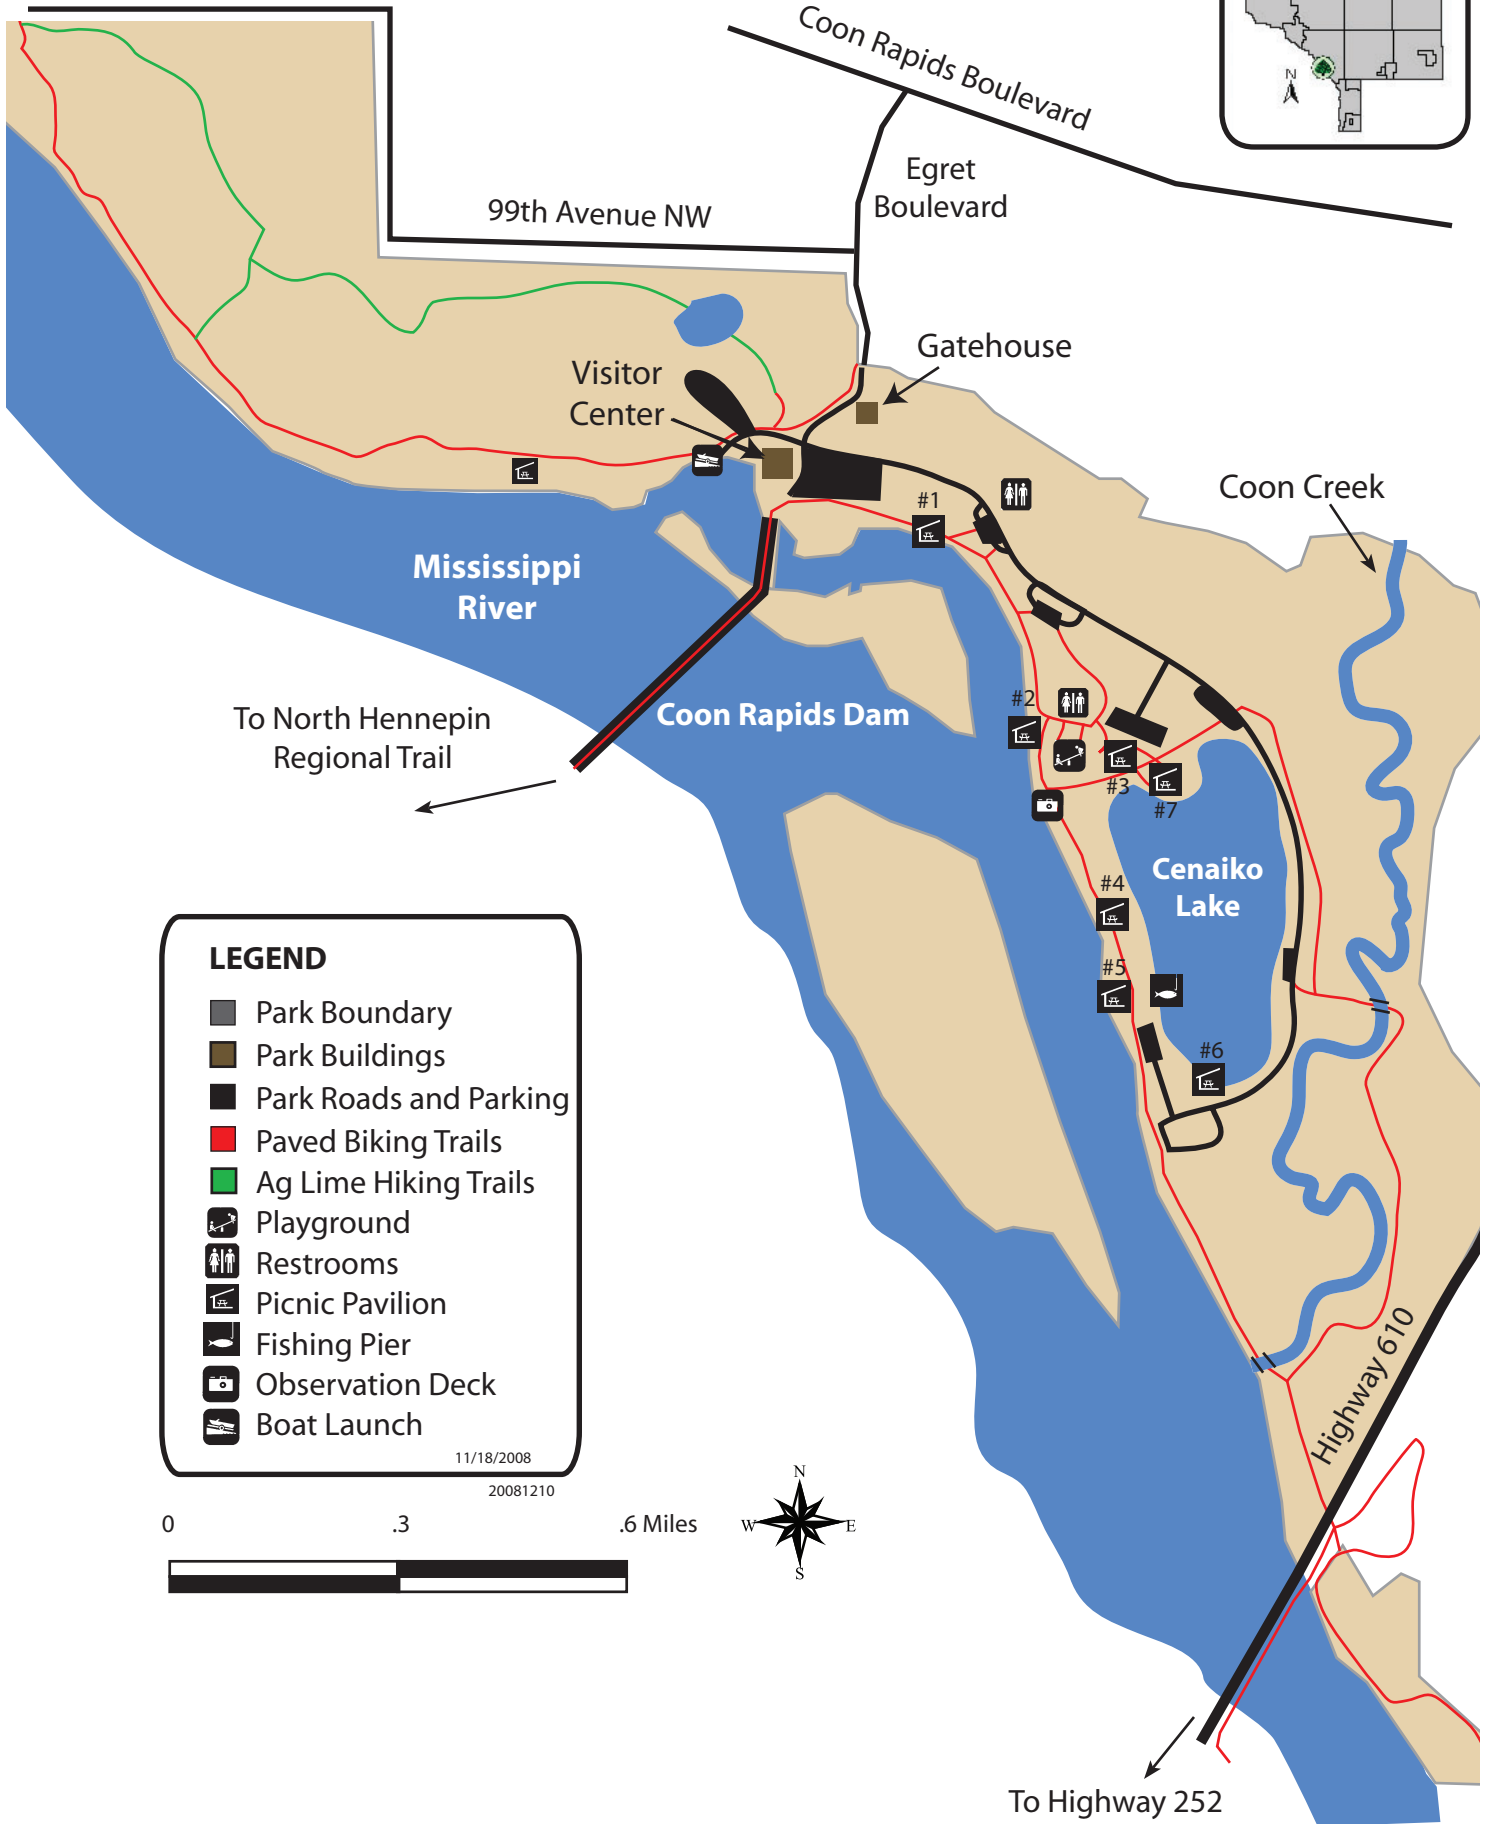

COON RAPIDS DAM REGIONAL PARK

LEGEND

- Park Boundary
- Park Buildings
- Park Roads and Parking
- Paved Biking Trails
- Ag Lime Hiking Trails
- Playground
- Restrooms
- Picnic Pavilion
- Fishing Pier
- Observation Deck
- Boat Launch

11/18/2008
20081210

To North Hennepin Regional Trail

To Highway 252