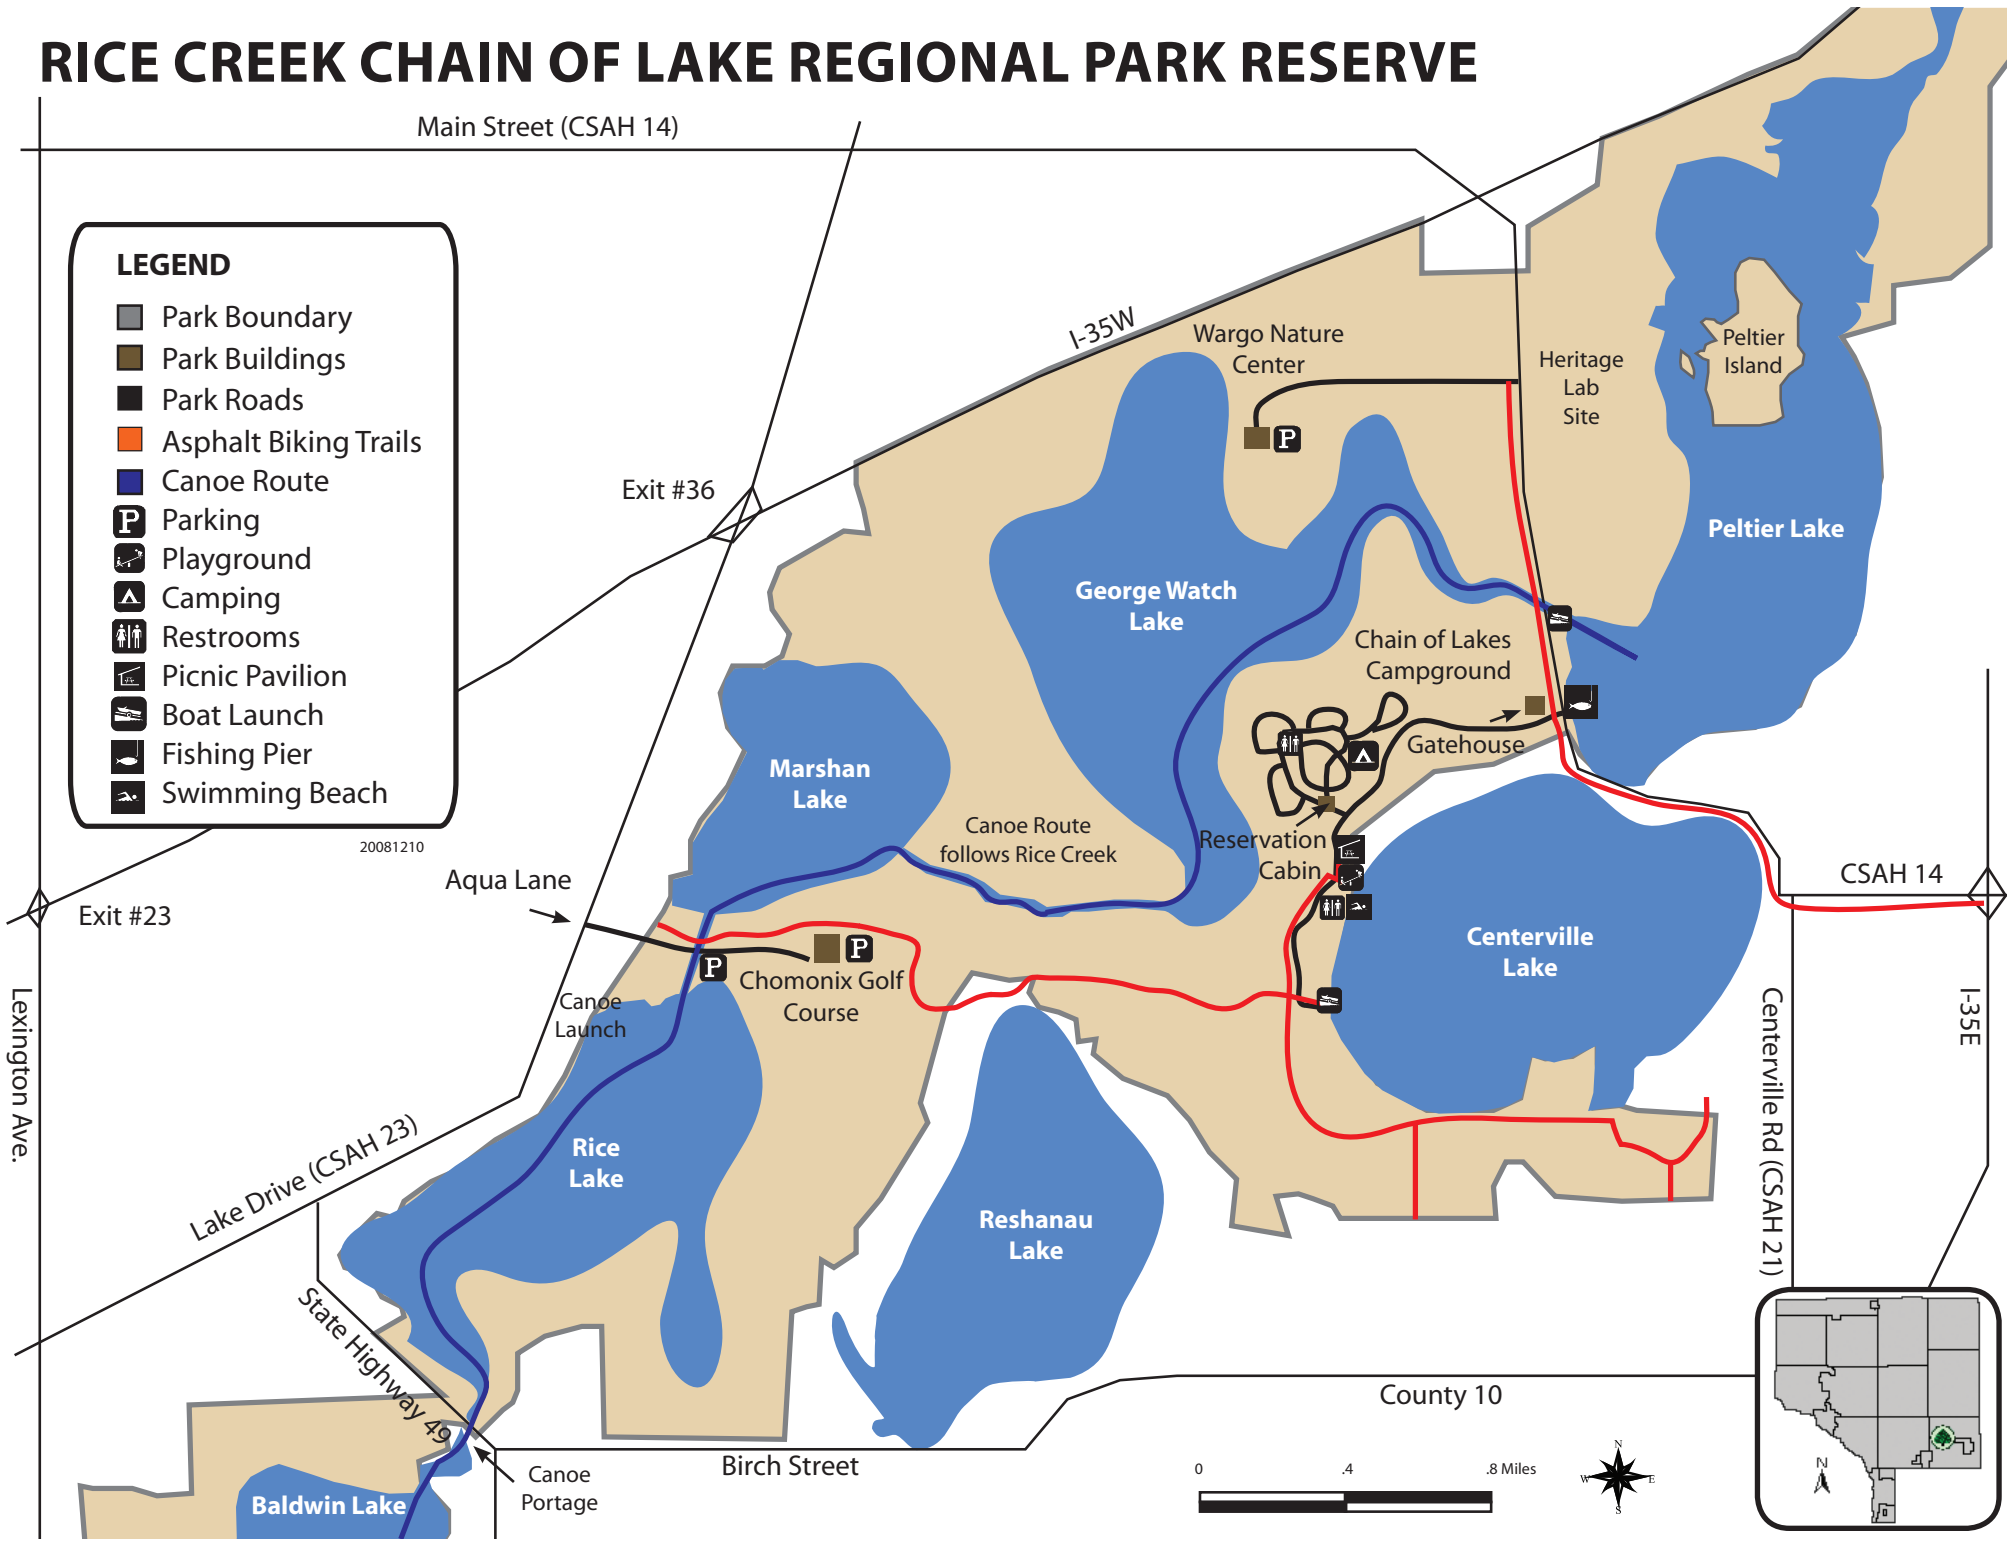

RICE CREEK CHAIN OF LAKE REGIONAL PARK RESERVE

LEGEND

-  Park Boundary
-  Park Buildings
-  Park Roads
-  Asphalt Biking Trails
-  Canoe Route
-  Parking
-  Playground
-  Camping
-  Restrooms
-  Picnic Pavilion
-  Boat Launch
-  Fishing Pier
-  Swimming Beach