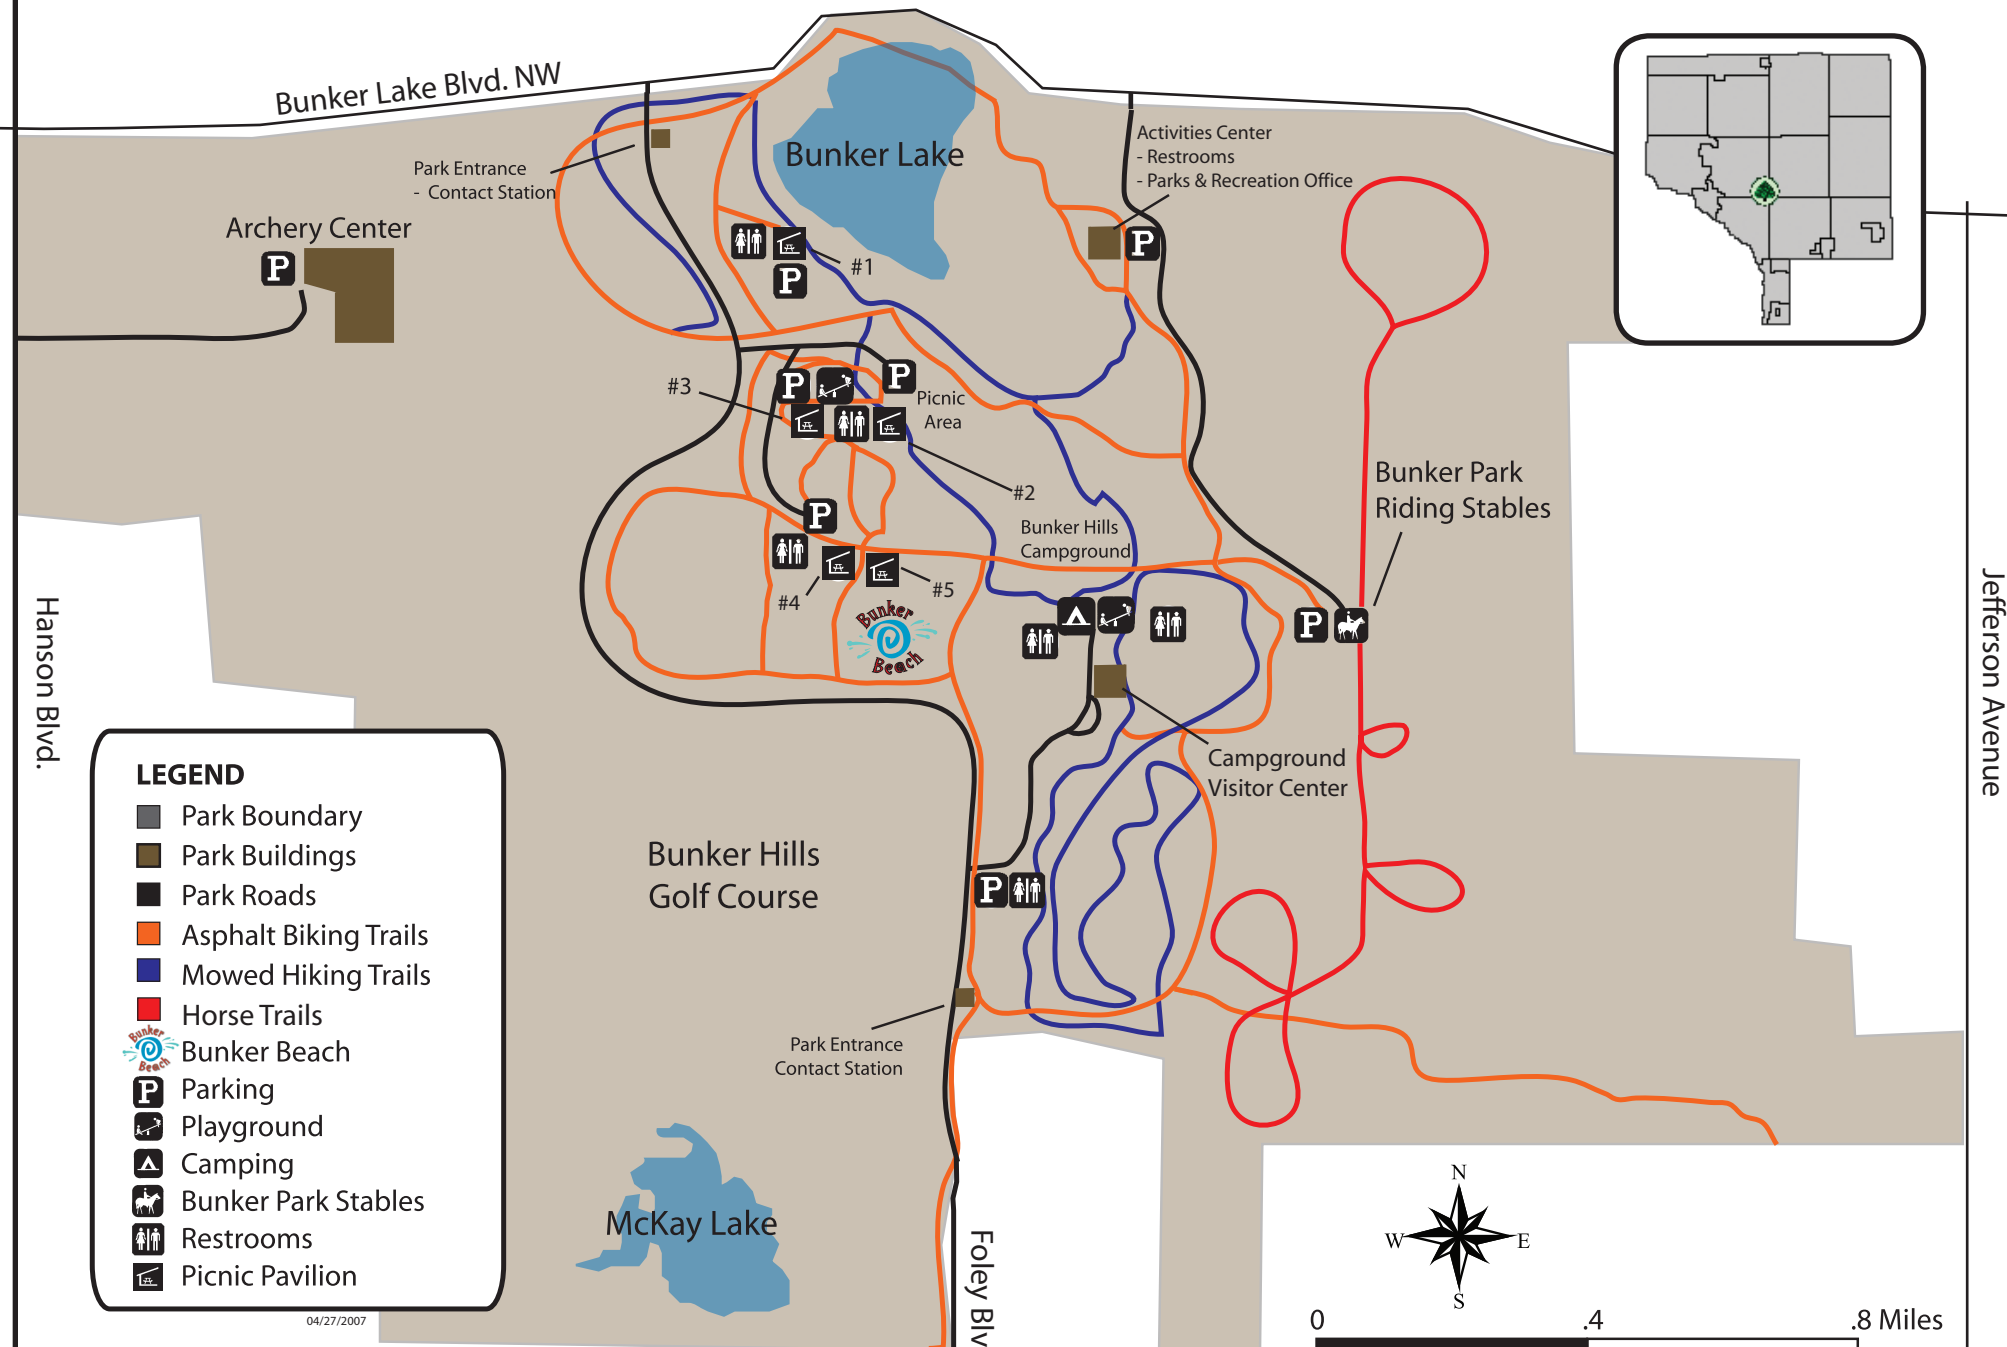

BUNKER HILLS REGIONAL PARK

LEGEND

-  Park Boundary
-  Park Buildings
-  Park Roads
-  Asphalt Biking Trails
-  Mowed Hiking Trails
-  Horse Trails
-  Bunker Beach
-  Parking
-  Playground
-  Camping
-  Bunker Park Stables
-  Restrooms
-  Picnic Pavilion

04/27/2007

Highway 242 (Main Street)

Hanson Blvd.

Foley Blvd.

Jefferson Avenue