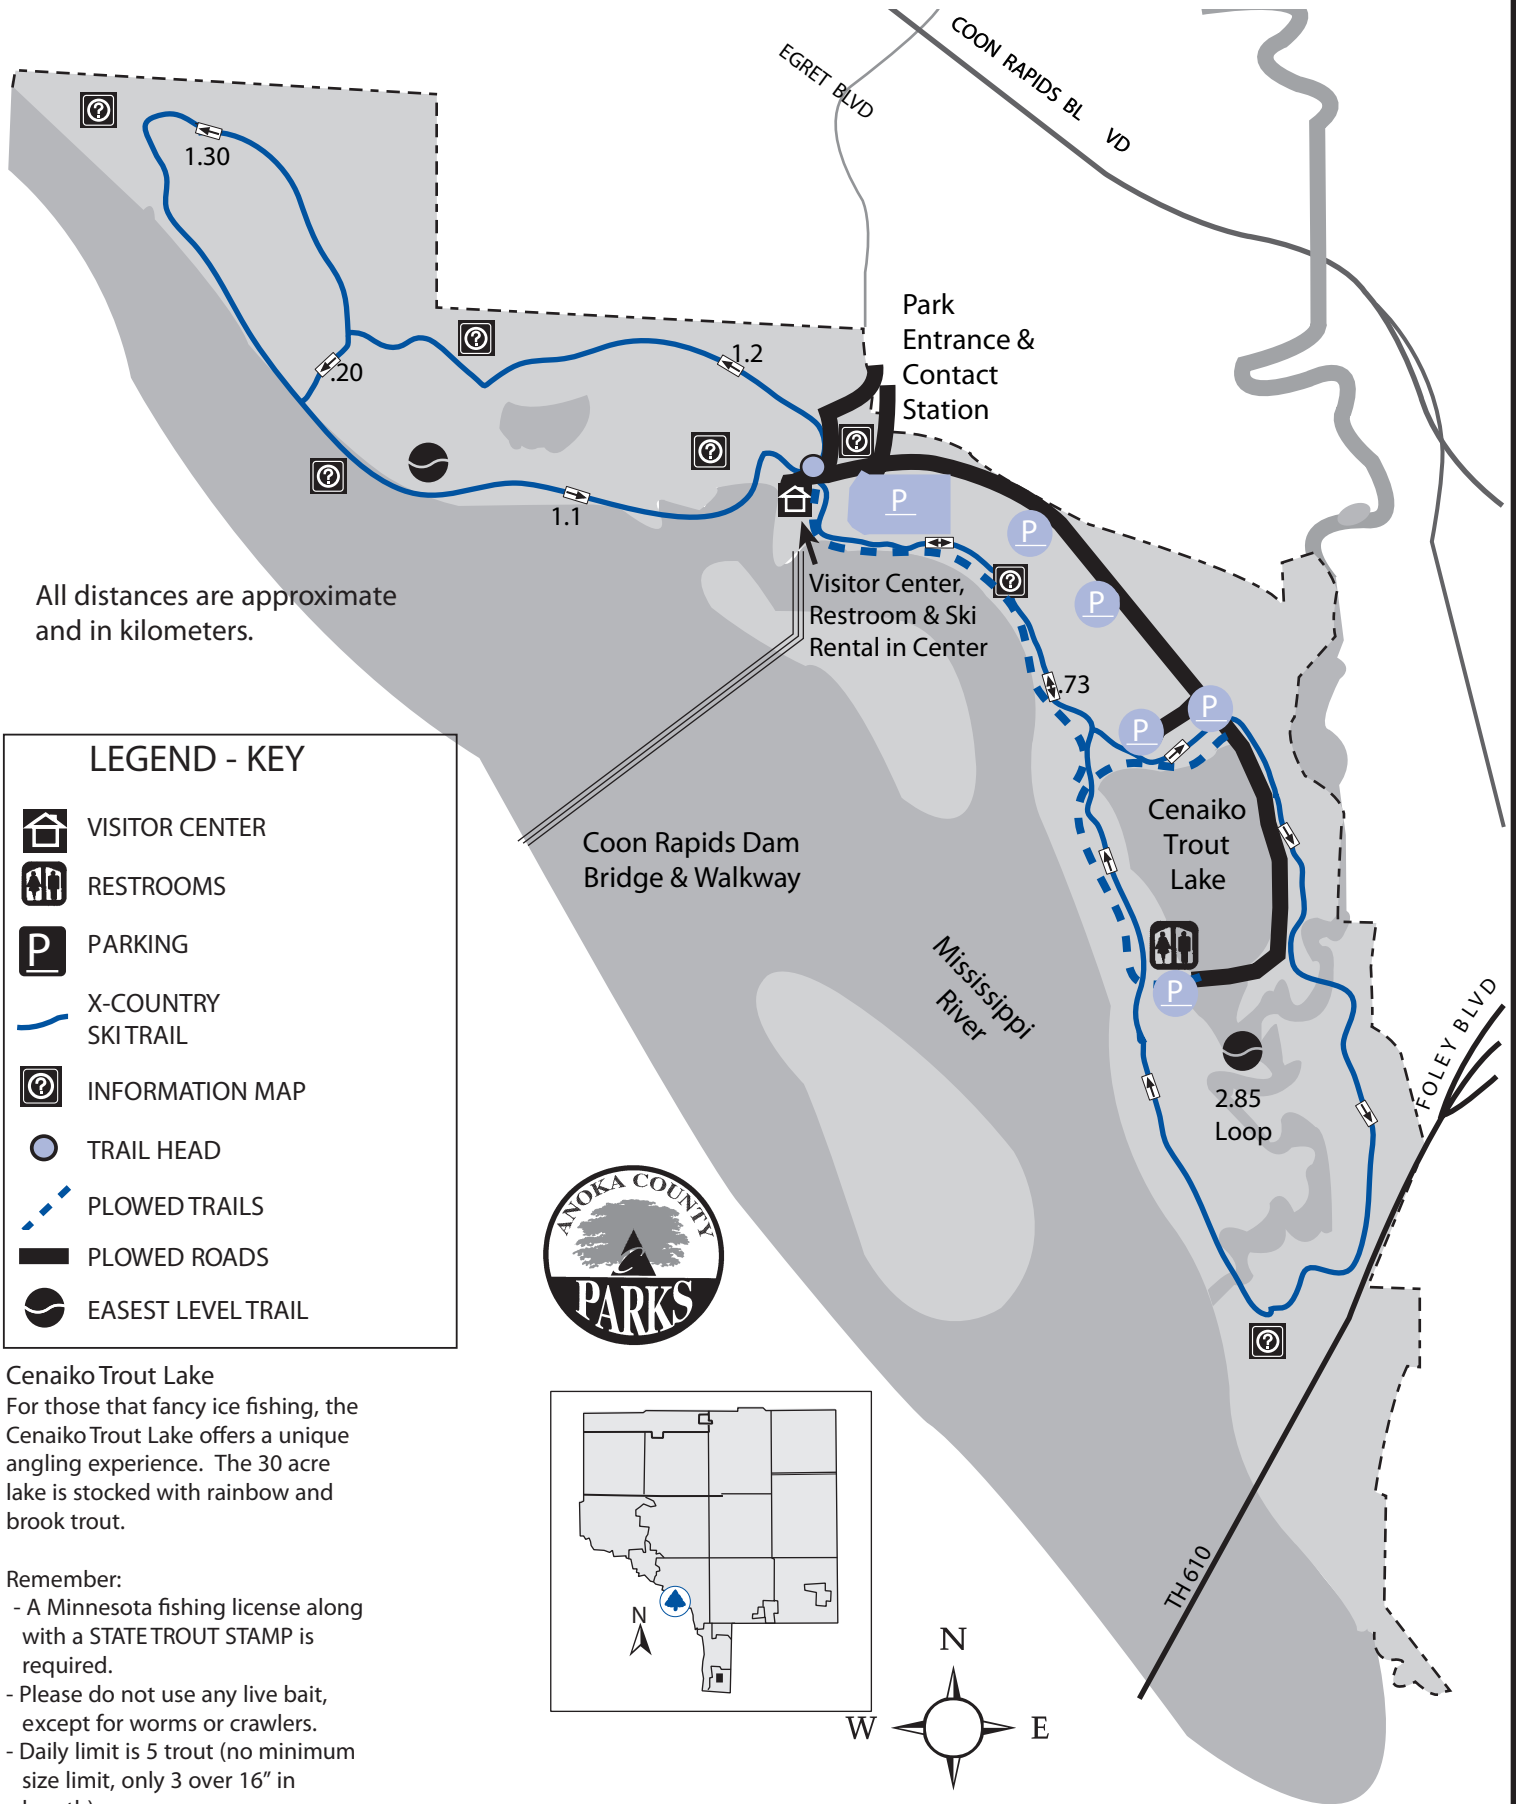

Coon Rapids Dam Regional Park Winter Activities Trail Map

All distances are approximate and in kilometers.

LEGEND - KEY

- VISITOR CENTER
- RESTROOMS
- PARKING
- X-COUNTRY SKI TRAIL
- INFORMATION MAP
- TRAIL HEAD
- PLOWED TRAILS
- PLOWED ROADS
- EASEST LEVEL TRAIL

Cenaiko Trout Lake
For those that fancy ice fishing, the Cenaiko Trout Lake offers a unique angling experience. The 30 acre lake is stocked with rainbow and brook trout.

- Remember:
- A Minnesota fishing license along with a STATE TROUT STAMP is required.
 - Please do not use any live bait, except for worms or crawlers.
 - Daily limit is 5 trout (no minimum size limit, only 3 over 16" in length).
 - Ice Houses must be removed daily.