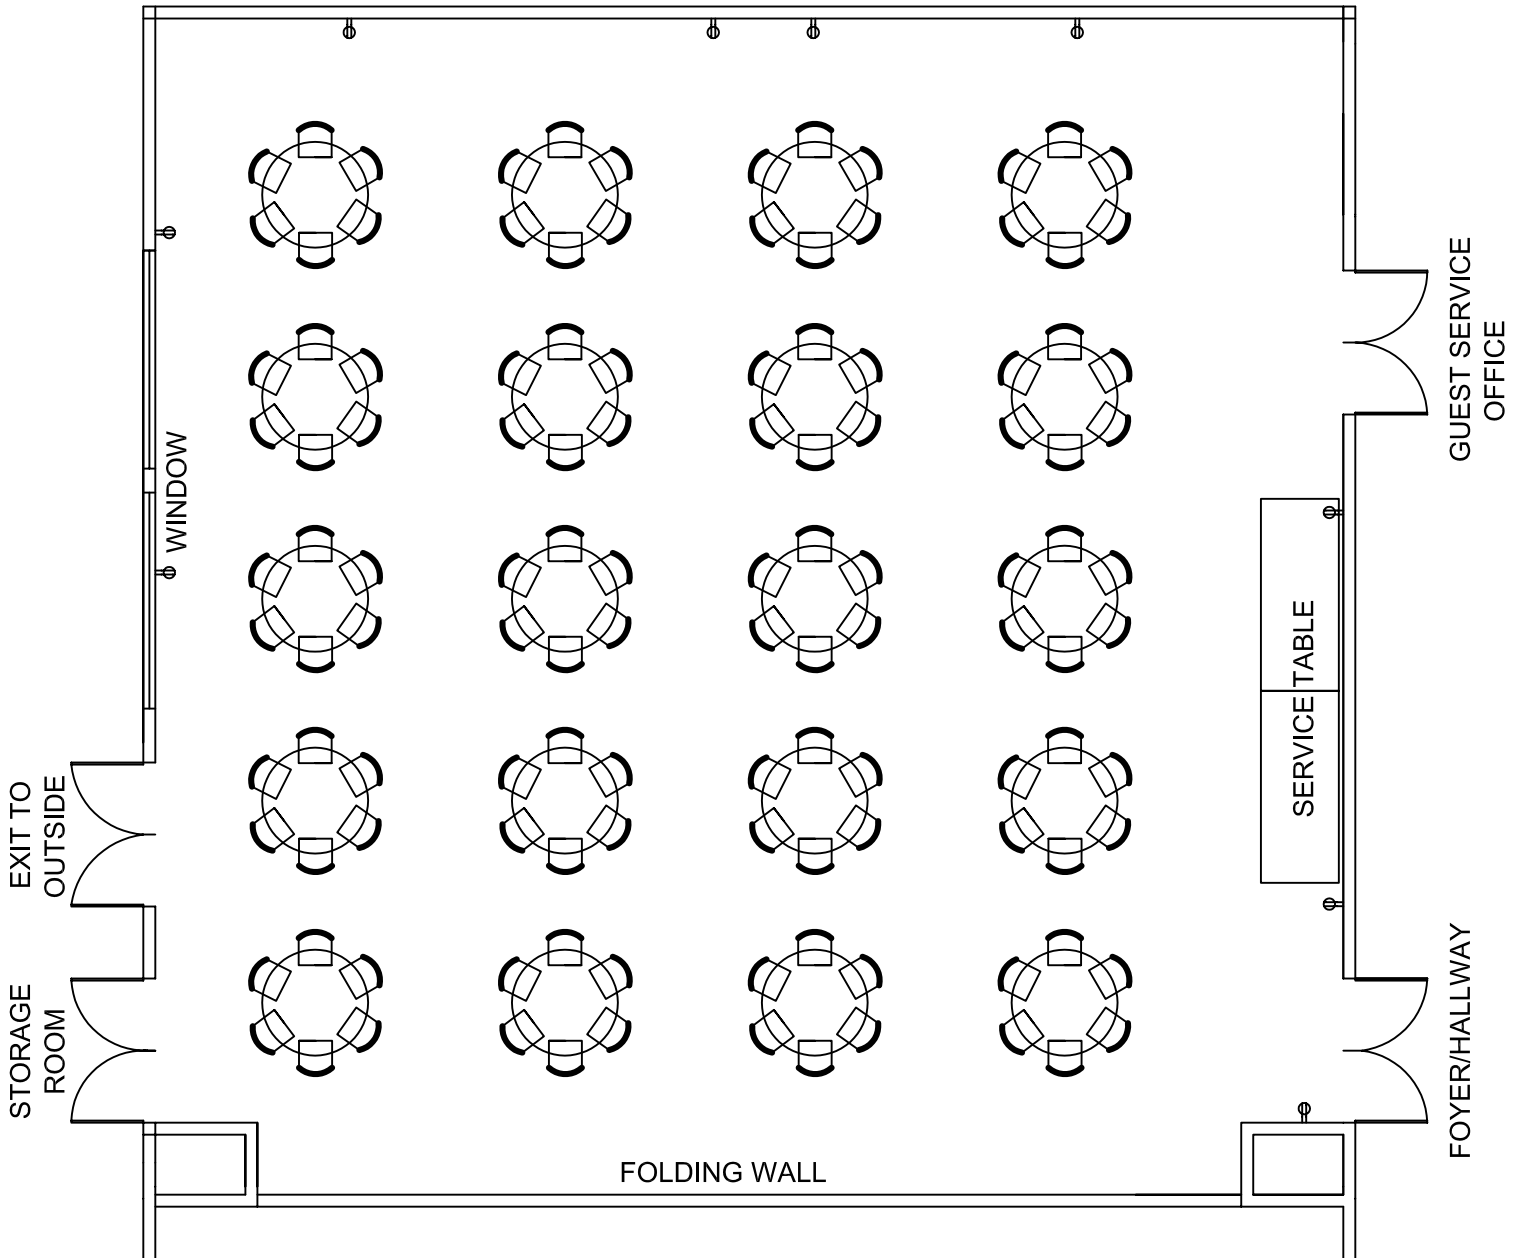

MAPLE ROOM

ROOM DIMENSION: 49' x 50'
ROUND TABLE DIMENSION: 53" DIAMETER
SERVICE TABLE DIMENSION: 39" x 96"

⚡ OUTLET